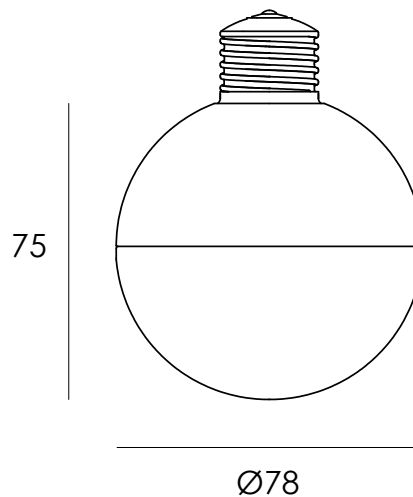

IP22 LED E27

Chrome Dome is a decorative LED up light lamp and is the answer to the halogen crown silver of old. The 'dome' is available in four different finishes as well as accessory mounting kits to suit a range of applications